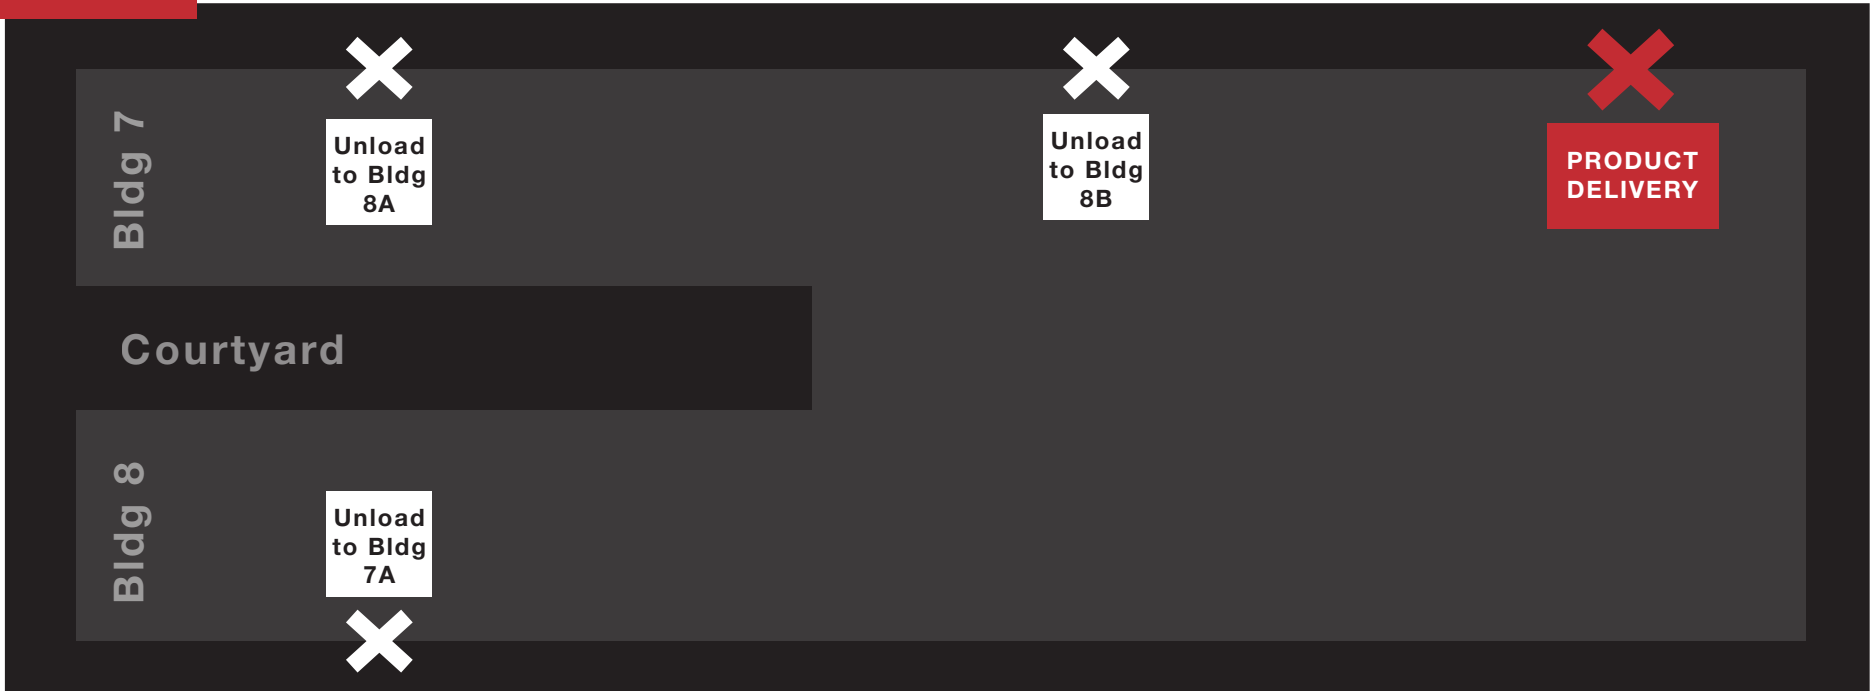

# Driver Check-in

Product delivery is on 33rd Street at Building 8C

Driver  
Check-in

----- 33rd STREET ----->

2nd AVENUE

3rd AVENUE

Bldg 7

Unload  
to Bldg  
8A

Unload  
to Bldg  
8B

PRODUCT  
DELIVERY

Courtyard

Bldg 8

Unload  
to Bldg  
7A

34th STREET

Industry City